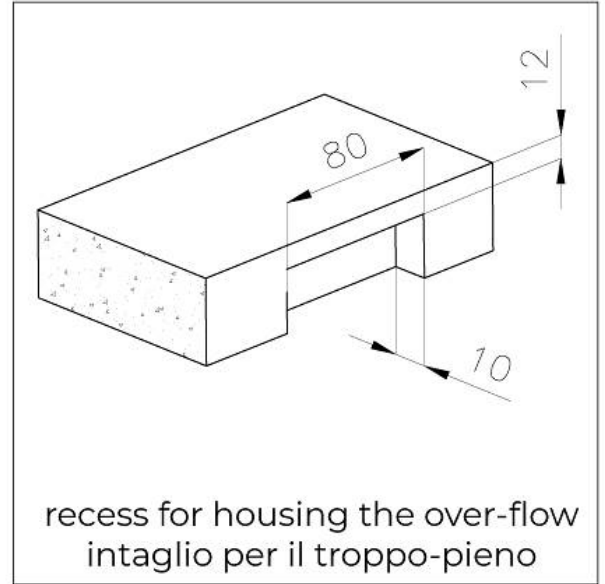

Basket 3,5" waste fitting The drain is equipped with a large 3.5" drain, with the practical basket cap that prevents the discharge of solid parts.

High thickness 1mm thick steel. A significant thickness, which guarantees the maximum sturdiness and durability.

TECHNICAL DATA

FT

cut out size
dimensioni per foratura top

FTS

cut out size
dimensioni per foratura top

FT

cut out size
dimensioni per foratura top

OPTIONAL ACCESSORIES