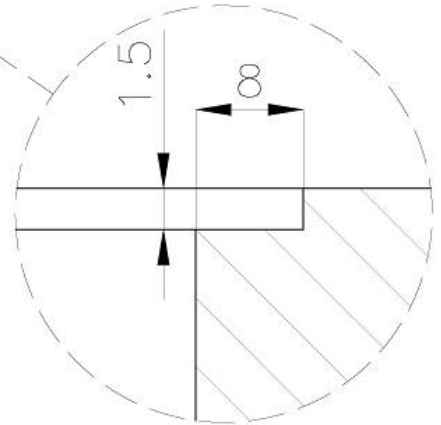

Base 45 cm

Dimensions \varnothing 425

Standard fittings Fixing hooks, gasket, drain, overflow and siphon, boxed packing

Mixer holes No standard holes

Built-in hole View technical data sheet

Drainer No

Bowl dimension Ø 380mm

Basket 3,5" waste fitting The drain is equipped with a large 3.5" drain, with the practical basket cap that prevents the discharge of solid parts.

High thickness 1mm thick steel. A significant thickness, which guarantees the maximum sturdiness and durability.

TECHNICAL DATA

FT

cut out size
dimensioni per foratura top

FTS

cut out size
dimensioni per foratura top

FT

cut out size
dimensioni per foratura top

OPTIONAL ACCESSORIES