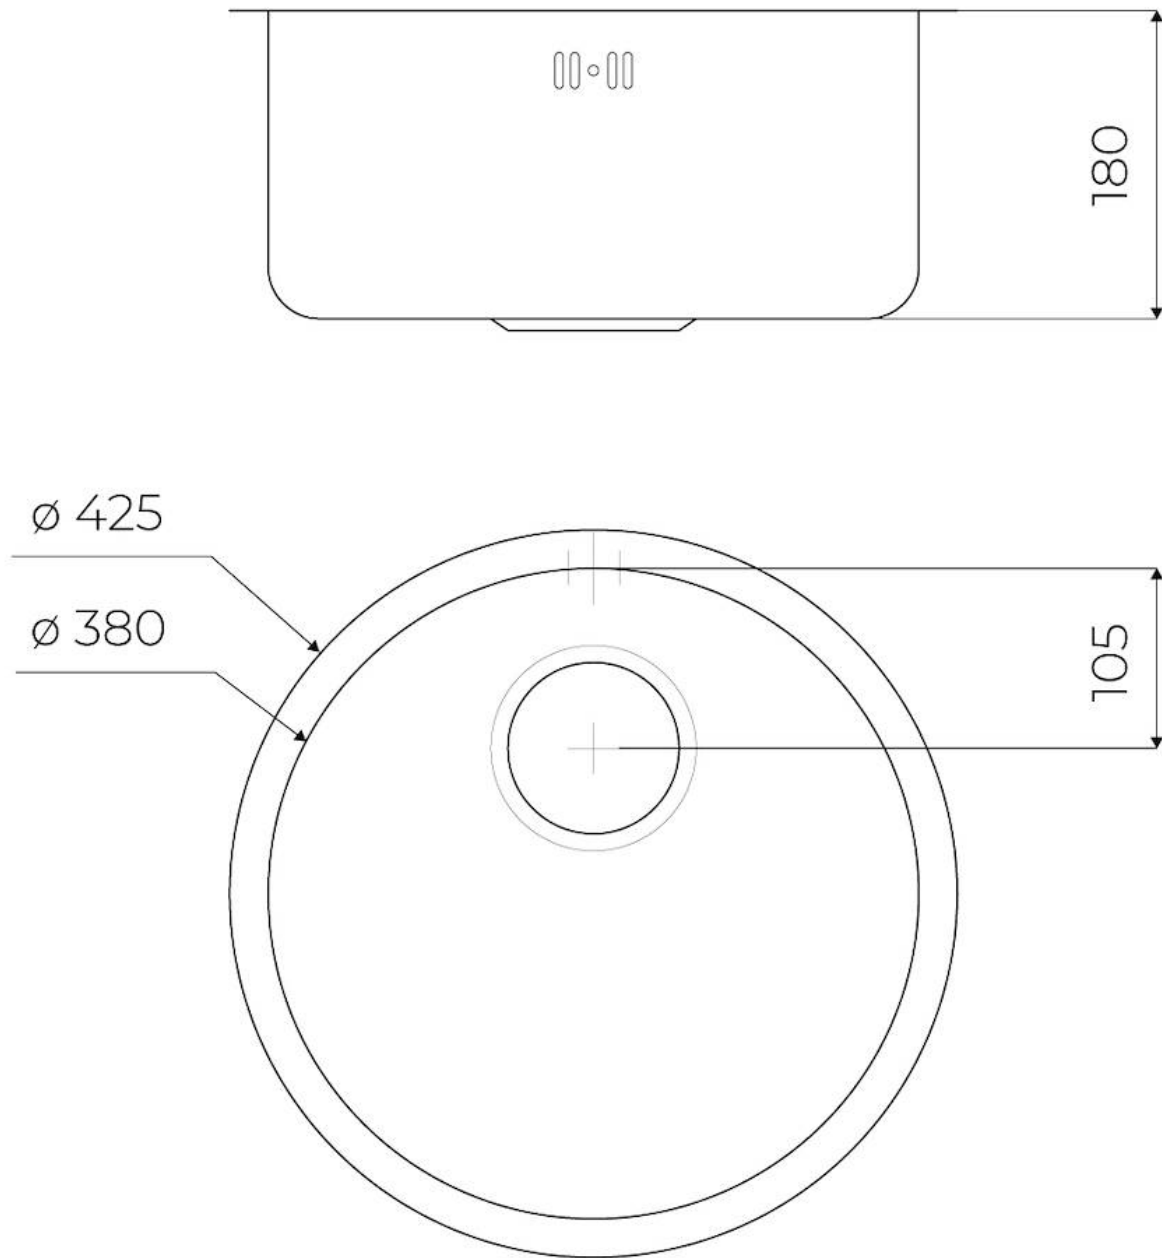

Sink Circolari

Kitchen Sinks

Code: 1130 060

DETAILS

Edge/Installation Type Flush-mount | Top-mount

Finish Foster brushed

Material AISI 304 stainless steel

Texture Foster brushed

Base 45 cm

Dimensions \varnothing 425

Standard fittings Fixing hooks, gasket, drain, overflow and siphon, boxed packing

Mixer holes No standard holes

Built-in hole View technical data sheet

Drainer No

Bowl dimension Ø 380mm

Basket 3,5" waste fitting The drain is equipped with a large 3.5" drain, with the practical basket cap that prevents the discharge of solid parts.

High thickness 1mm thick steel. A significant thickness, which guarantees the maximum sturdiness and durability.

TECHNICAL DATA

FT

cut out size
dimensioni per foratura top

FTS

cut out size
dimensioni per foratura top

FT

cut out size
dimensioni per foratura top

OPTIONAL ACCESSORIES