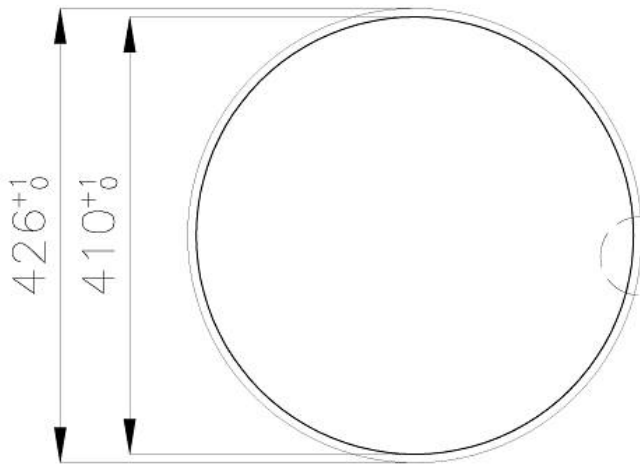

Base 45 cm

Dimensions \varnothing 425

Standard fittings Fixing hooks, gasket, drain, overflow and siphon, boxed packing

Mixer holes No standard holes

Built-in hole View technical data sheet

Drainer No

Bowl dimension Ø 380mm

TECHNICAL DATA

FT

cut out size
dimensioni per foratura top

FTS

cut out size
dimensioni per foratura top

FT

cut out size
dimensioni per foratura top

OPTIONAL ACCESSORIES